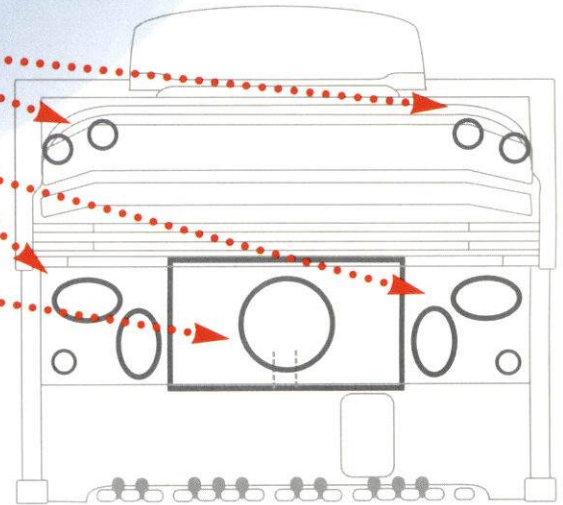

Rhythm Plus Orchestration

The Majesty offers more rhythm variety and versatility than any Lowrey organ ever! 144 fully-orchestrated patterns cover a world of musical styles. Rhythm features like Intro/Ending, Genie, Orch, Orch Plus, Rhythm Only, Drum Variation, and FX offer a high degree of flexibility.

BIG BAND

SWING BAND
SMOOTH & MELLOW
MODERN JAZZ
DRUM SOLO
BOOGIE WOOGIE
SLOW B.K. SWING

COUNTRY 1

SLOW & EASY
THE TRAIN
NEW COUNTRY
SLOW WESTERN
COPYING LOWREY
EGRESS

COUNTRY 2

COUNTRY SWING
COUNTRY TROT
COUNTRY SHUFFLE
CRAZY COUNTRY
ROADSIDE CAFE
CAJUN

BROADWAY

THE BROADWAY
SLEIGH BELLS
THEATRE ORGAN
GRAND OPENING
SHOW TUNES
LIKE SPIKE 2

SOFT & EASY

EASY 4/4
GUITARS
SOFT GOSPEL
4-BEAT ROSES
SMOOTH PIANO 4/4
MUSIC BOX

EASY LATIN

BOSSA NOVA
RHUMBA / BEGUINE
CHA-CHA
BOLERO
MARIACHI
HABANERA

TRADITIONAL

SOCIETY
THEATRE SWING
BIG CITY SWING
BAGPIPES
SOFT THEATRE
ALL-SKATE

WALTZ

EASY WALTZ
COUNTRY WALTZ
CAROUSEL
SWING WALTZ
SMOOTH PIANO 3/4
BOG WALTZ

FOX TROT

CHAMPAGNE
CHARLESTON
DIXIELAND
TAP / SOFT SHOE
RAIN-SING
LOWREY-ESQUE

GOSPEL

JOYFUL REVIVAL
CHURCH ORGAN
HALLELUA 8-BEAT
RADIO JUBILEE
SHOUTIN'
3/4 HYMNS

BLUES

CHICAGO BLUES
EASY BLUES
DELTA BLUES
BURLESQUE
COUNTRY BLUES
EZ ORGAN BLUES

MARCH

BALLAD

50'S SLOW 6/8
BALLAD TRIPLETS
60'S 6/8
CHURCH 3/4
POP BALLAD
PHILADELPHIA

LATIN

SAMBA
TANGO
MAMBO
SOCA / SALSA
CONGA
SMITTY'S PRESTO

CLASSIC

SYMPHONIC
BAROQUE
4/4 ORCHESTRAL
EASY CLASSIC
STRINGS 101
TV WESTERN

POLKA

POLKA BAND
HAPPY POLKA
FOLK WEDDING
SQUARE DANCE
JUG BAND
CAN-CAN

SWING

SERENADE
CASCADING PIANO
LIGHT SWING
BRASS BANDIT
SAN FRANS
FIVE/FOUR

HAWAIIAN

ALOHA
PARADISE
3/4 MAHALO
LUAU SWING
GONE TO MAUI
TROPICAL

BEACH

4-BEAT BOYS
THE SHAG
SURFS UP!
CARIBBEAN
REGGAE
COOL SHUFFLE

SWING MARCH

TRIPLETS 6/8
ITALIAN 6/8
IRISH 6/8
SCHOTTISCH
PICK GUITAR
WANDER-FUL

CONTEMPO

FOLK GUITARS
DISCO
MODERN SWING
FUNKY BEAT
ELEPHANT BOOGIE
COW-TOWN

ROCK & ROLL

50'S SWING ROCK
BANDSTAND
16 & 8 BEAT
SHUFFLE
EASY ROCK
HAPPY ORGAN
CLASSIC WALTZ
GERMAN WALTZ
ITALIAN 3/4
VIENNESE WALTZ
CLASSICAL 3/4
FLAMENCO
BASIC 3/4

RAGTIME

JOPLIN STRIDE
HONKY TONK RAG
3/4 RAGTIME
BARBER SHOPPE
RAG a D ORGAN
BASIC 4/4