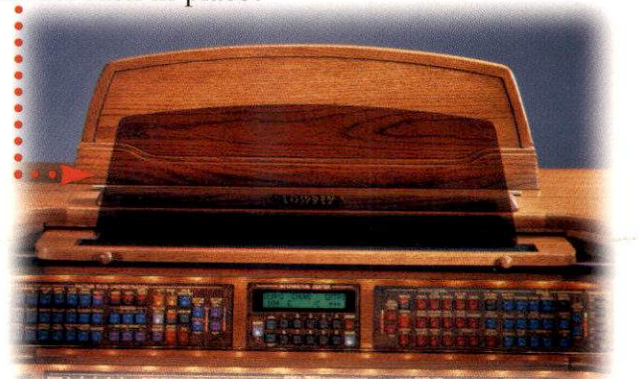

Disk Drawer

A disk storage drawer is hidden away under the lower keyboard. Deep pockets offer plenty of space to hold your collection of music disks.

Information Center

The large, easy-to-read display window is the information hub for the Majesty. Virtually every function of the organ is displayed in the window. Tempo, chord / bass pedal, and numeric entry information are shown. Are you loading, saving, or naming a new set of presets or saving a recording with the Music Recorder? Watch the window for guidance. Select a Rhythm Style, press the Intro/Ending button and play a chord to start the style. The window will tell you when to begin playing your song! The window also displays Genius Sound menus, Rhythm Style names, and Advanced Features options and settings.

Music Rack Extender

Lowrey's Music Rack Extender brings printed music closer to the seated player. Slide the extender drawer out and lift the smoked plexiglass music rack from its storage slot. Position the rack and you are ready to play! The extender's convenient location allows the rolltop cover to be opened and closed with the extender rack in place!

Numeric Keypad

The Numeric Keypad buttons are large and easy-to-press, too! Set Rhythm and Volume levels, adjust Reverb or Sustain levels, choose a Genius sound, or modify an Advanced Feature. The Easy, Scroll, Enter and Clear buttons are located here, as well.

Four mid-range speakers and two high-range tweeter speakers flank the bass box lower in the cabinet for maximum sound projection.

Bass Sound! 100 watts of audio power is directed exclusively to the 12" bass speaker. Lowrey has placed this extra-large speaker in a precisely designed cabinet featuring a specifically tuned bass port. The large speaker size, speaker box dimensions, and port combine to create a well-defined, wide-range of bass sound.