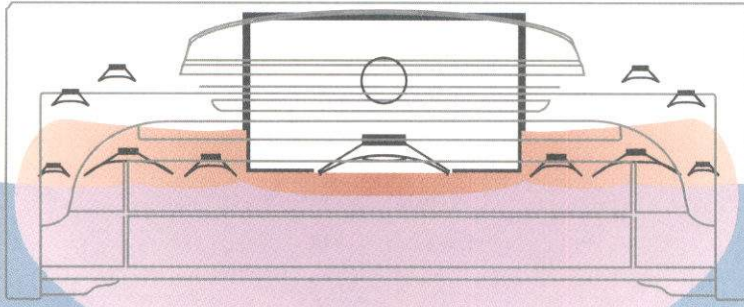

Fill Your Home With Breath-Taking Music

The Majesty delivers that "Sweet Lowrey Sound" through a powerfully sophisticated audio system. The five channel, 11-speaker configuration produces a full spectrum of musical tones - crisp, clean highs through commanding lows. The Majesty's amazing clarity and distinct separation of sound is achieved with a complex electronic crossover network that orchestrates the 250 watts of audio power. Each speaker in the system is allocated specific power and sound frequency signals that result in a symphony of beautiful sound.

Better Sound by Design

The system's 11 speakers are strategically located for optimum "Live Performance Sound" quality.

Four full-range speakers are situated high in the cabinet for the seated player's benefit.

Four mid-range speakers and two high-range tweeter speakers flank the bass box lower in the cabinet for maximum sound projection.

Bass Sound! 100 watts of audio power is directed exclusively to the 12" bass speaker. Lowrey has placed this extra-large speaker in a precisely designed cabinet featuring a specifically tuned bass port. The large speaker size, speaker box dimensions, and port combine to create a well-defined, wide-range of bass sound.